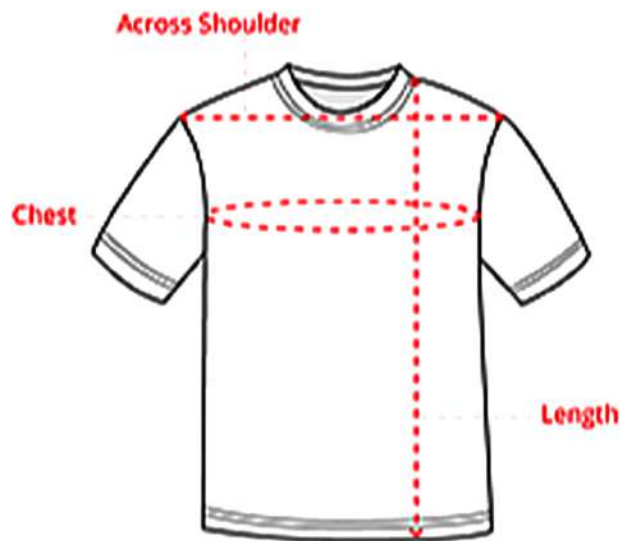

SIZE CHART (GURU NANAK GARMENTS)

Pattern - Elite Guru

Boys POLO / ROUND NECK T-SHIRTS

Size	T-Shirt Chest	T-Shirt Length
S	38	26
M	40	27
L	42	28
XL	44	29
XXL	46	30

Girls POLO / ROUND NECK T-SHIRTS

Size	T-Shirt Chest	T-Shirt Length
S	34	24
M	36	25
L	38	26
XL	40	27
XXL	42	28

NOTE:

1. These measurements are as per the readymade standards, and followed by GURU NANAK GARMENTS.
2. There Can be 0.5 Inches flexibility (Plus & Minus) during the cutting & stitching.